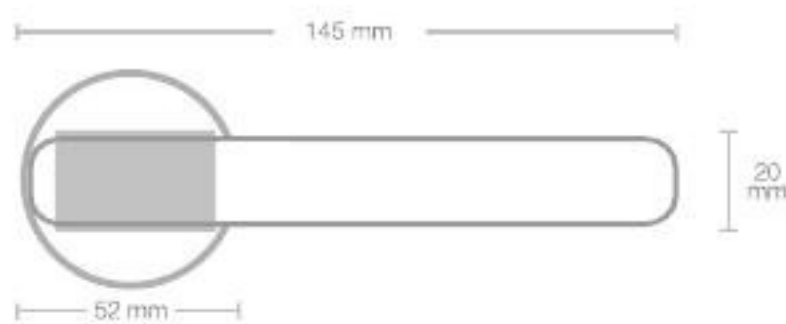

mate: Zk + Al.