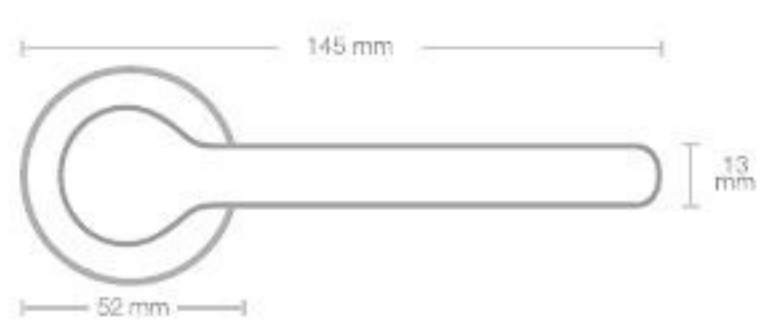

- Torrent #5.06
- Torrent #5.20
- Torrent #5.04
- Torrent #5.13

mate: Zk + Al.