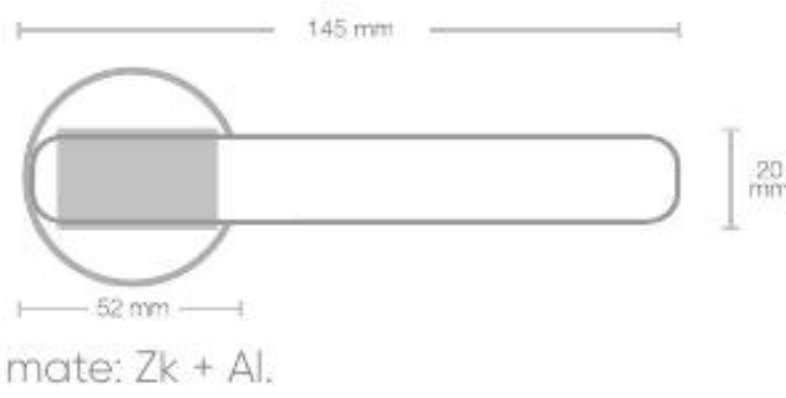

mate: Zk + Al.

octo #1142