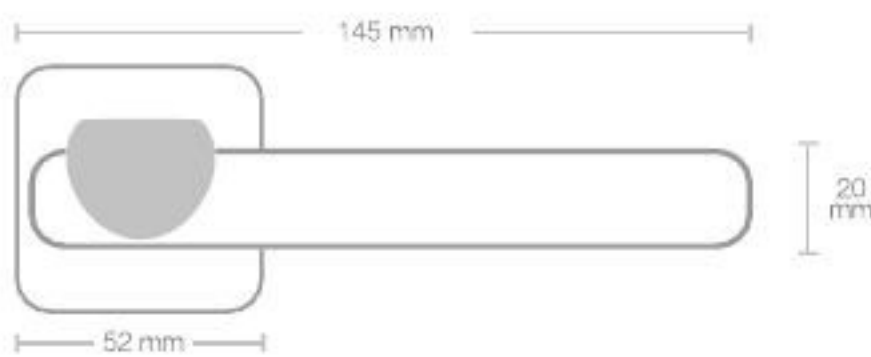

mate: Zk + Al.