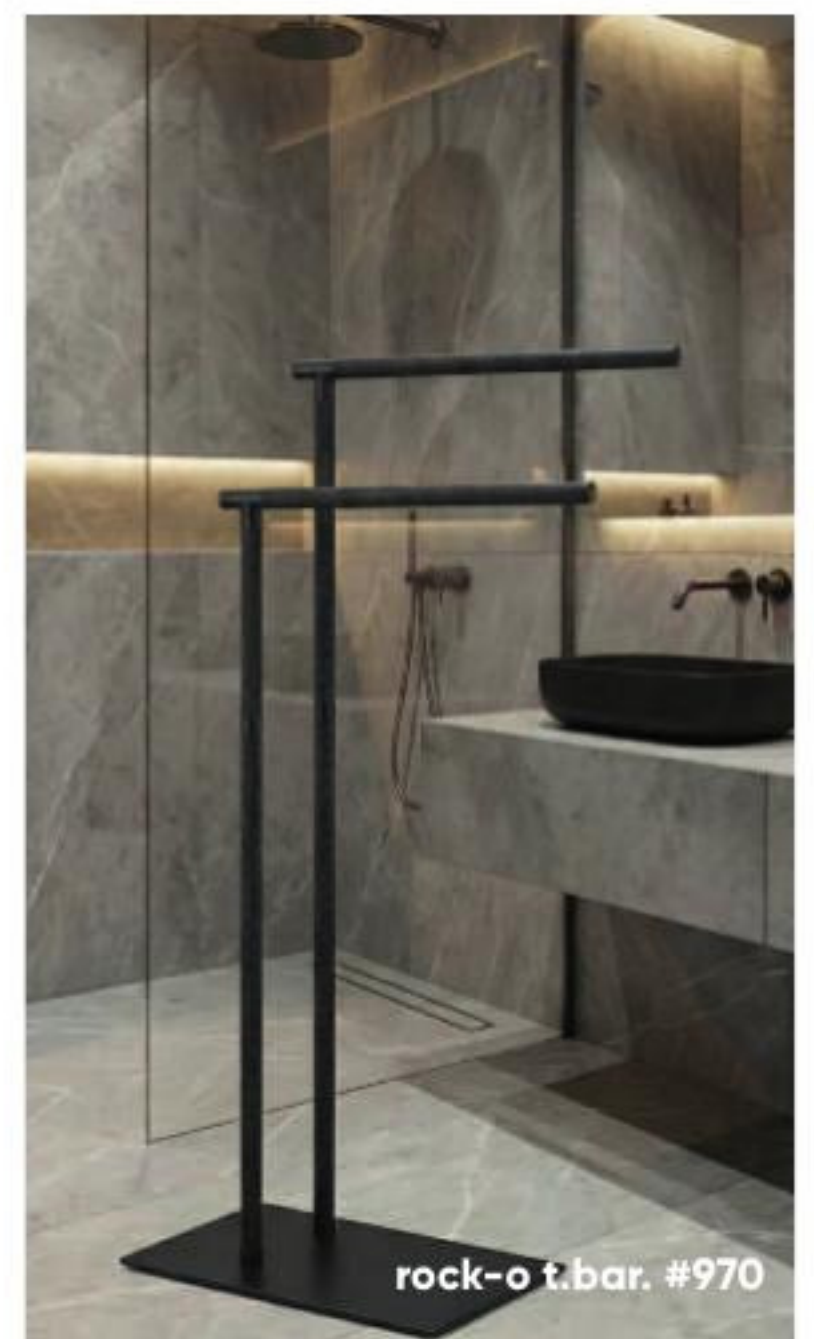

Your toilet paper, a whole new feel.

Toilet Paper Holder.

Transform your bathroom into a Rock paradise.

Bathrobe Rack.

142mm

Paper Towel Bar.

312mm

Towel Bar.

550mm

rock-cry bath.

The adaptation of Levni demonstrates our unwavering dedication.

levni bath.

stair bath. #960

The Art of Bath

Minimalist lines,
textured finishes.
Elevate your bathroom
experience with
architectural hardware.

annex towel bar. #ap229.80

rock-o t.bar. #970

hooks.

#981

#980

#981

#982

#982