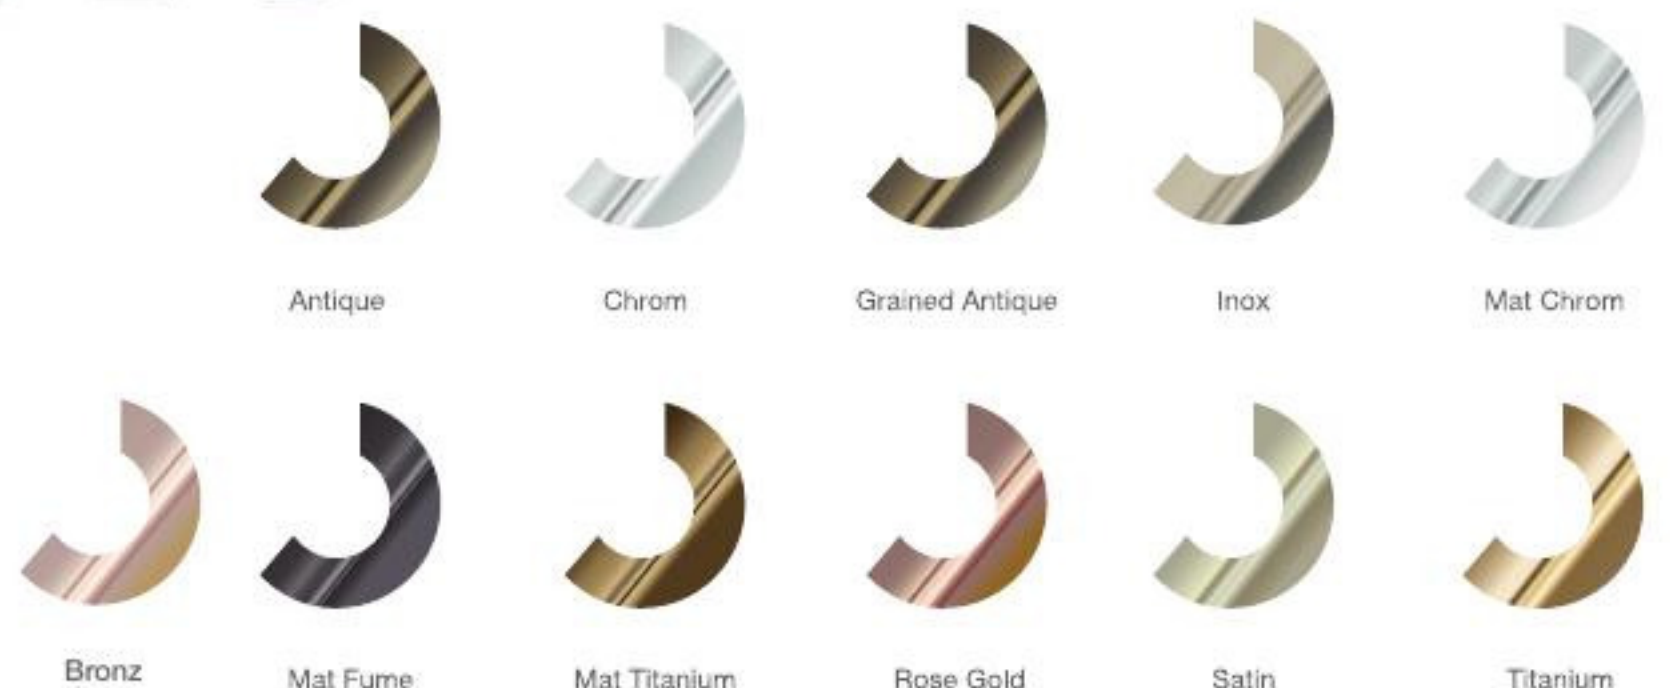

torrent.
the pure
zinc flow.

#ozenhandles

OZEN

Knowing how we do?

Shapes

Rosettes and handle plates

PVD FINISHES

Bronz M.Bronz Altın M.Altın Füme M.Füme Şampanya M.Şampanya

Lock Backsets (mm)

Lock Axis Distance (mm)

Shapes

Front plates and keys

security

RAL FINISHES

PLATING FINISHES

özen