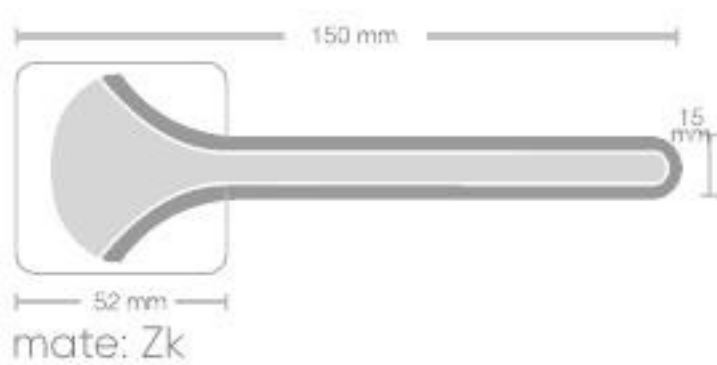

posh #3

she is not just cool, but seamlessly perfect.
completes and defines. attitude. sass. posh.

Assembly?