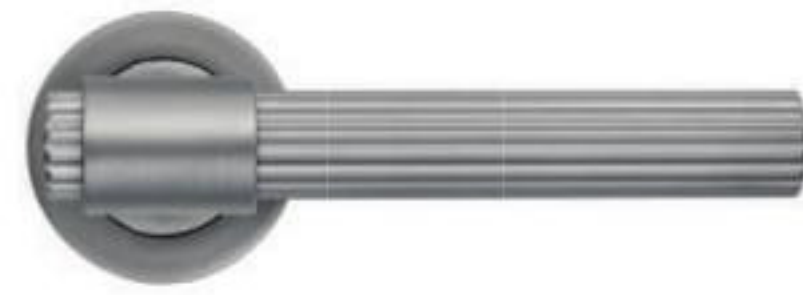

Rock -S #1007.32