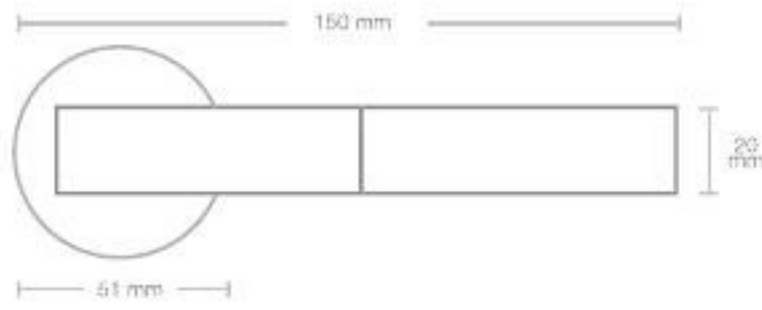

olasılıklar neler?

tasarım tekrarlamamalı, ama birbiriyle kafiyeli olmalı.
bu modüler sistem, size kendi tasarım şiirinizi yazma özgürlüğü veriyor.
gövde sabit kalırken, tutma yerini dilediğiniz renk ve dokuyla değiştirir.