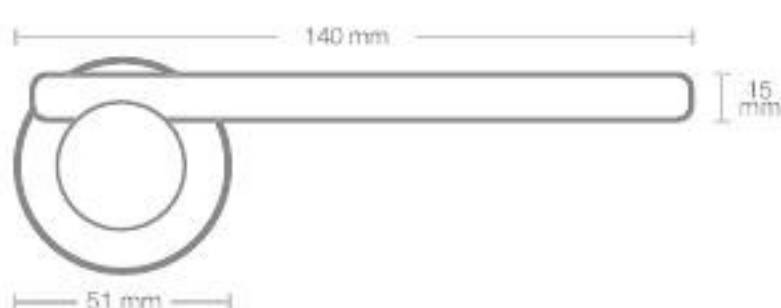

mate: Zk + Al.