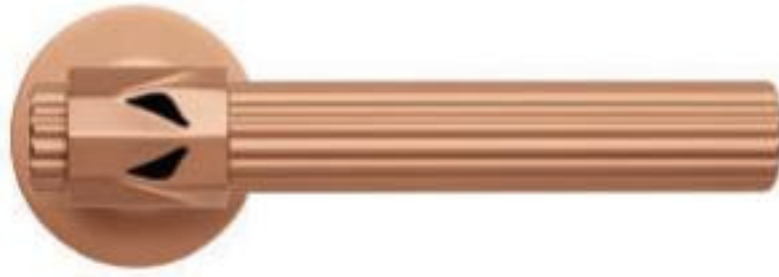

rock crystal #1009

istikrar çok yönlülükle buluştu, dört farklı dokunsal deneyimi sabitleyen değişmez, sağlam bir ayağa sahiptir. Knurl'un endüstriyel tutuşundan twist'in zarif akışına; ruhunu değiştirmeden dokusunu değiştirin.

Rock -CS #1009.07-17