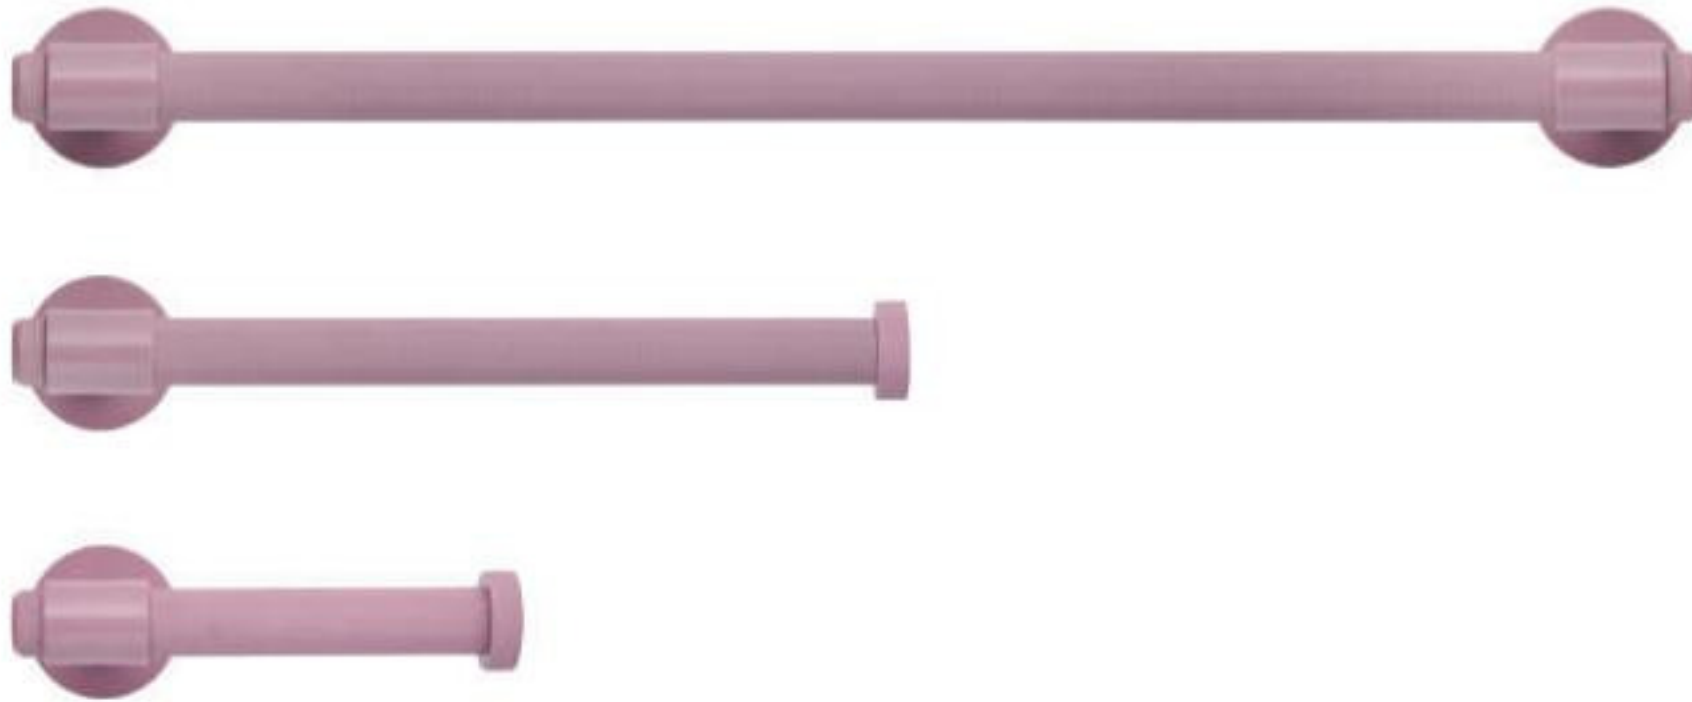

rock-o bath.

Discover the transformative power of the original Rock, adapted to elevate your bathroom's elegance to new heights. Enveloped in a luscious, light pink hue, this coating redefines the space at first glance, promising a level of luxury and style that sets a new standard in bathroom aesthetics.