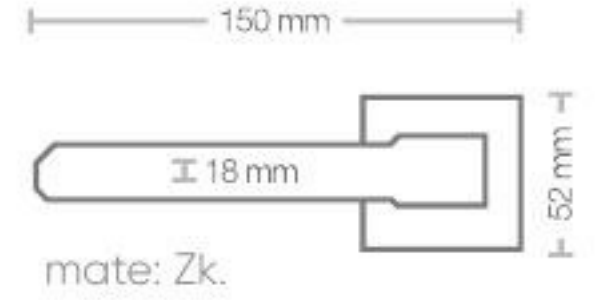

Gemini #1018.32-4