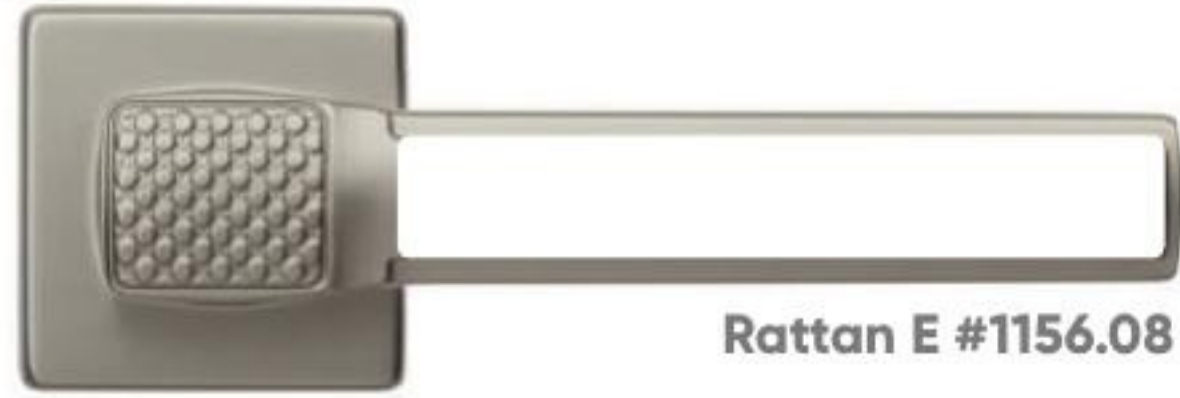

slope #1011

mate: Zk.

rattan #1012

details are not just to be seen, but to be felt. this design crowns the initial point of contact between the handle and your hand with a diamond-cut texture. the smooth flow of the satin body is interrupted by this industrial detail right under your thumb, creating a surprising contrast. both a secure grip and a visual feast crafted with jewellery-like precision.