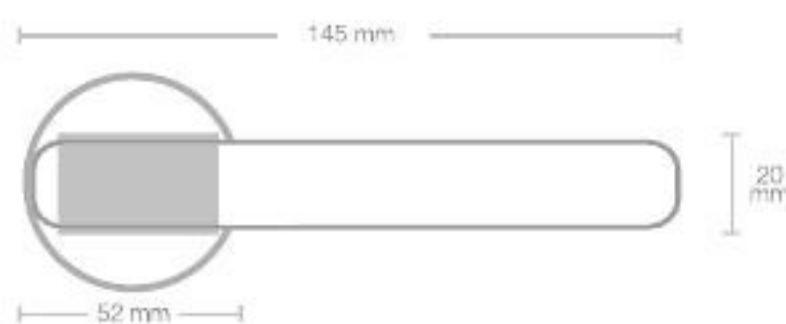

mate: Zk + Al.