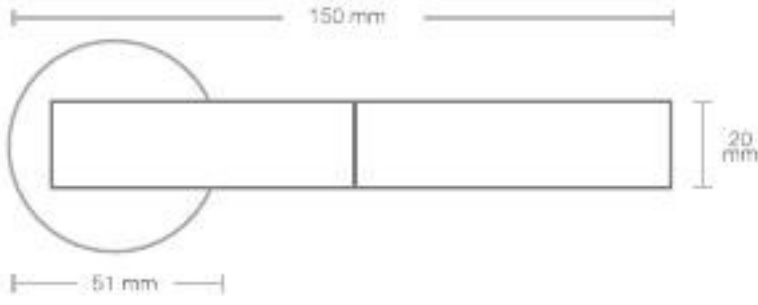

olasılıklar neler?

aidiyet duygusu: son kullanıcının montaj sürecini bizzat deneyimlemesi, ürünü daha iyi tanımasını sağlar ve ürünle arasında güçlü bir sahiplenme duygusu oluşturur.
malzeme uyumu: farklı dokuların ve materyallerin birbiriyle zahmetsizce ve uyum içinde çalışabilmesi.
lojistik devrim: piyasadaki diğer tüm ürünlere kıyasla, depolama alanında ve konteyner yükleme kapasitesinde çok daha az yer kaplaması.
minimum atık: bir set kapı kolu'nun paketlenmesinde, diğer tüm markalardan çok daha az kağıt kullanımı.