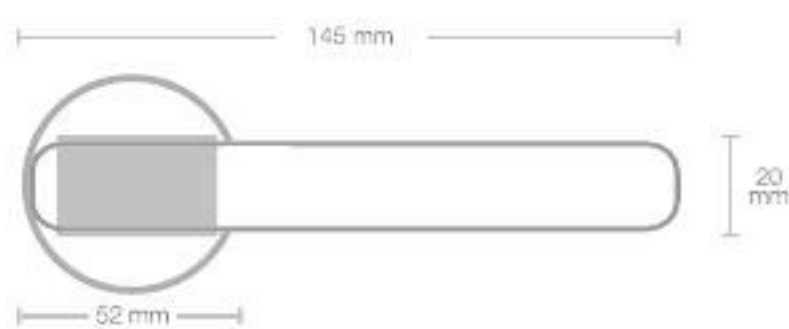

mate: Zk + Al.