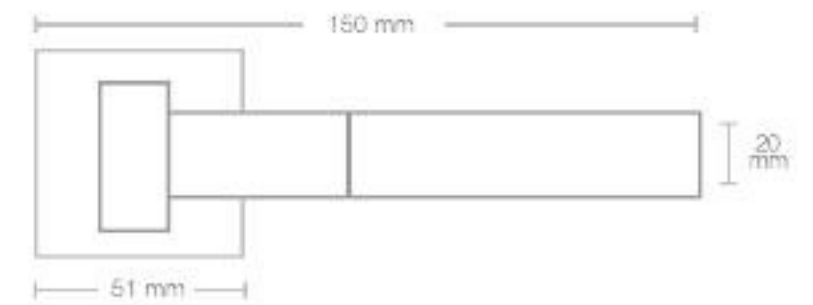

The Grant -R #1151

toros black.

the sharpest dance of light and shadow. descending from the majestic peaks of the Taurus Mountains, Toros Black resembles flawless white lines drawn upon a pitch-black canvas. it is not merely marble; it is nature's manifesto on the harmony of contrasts.