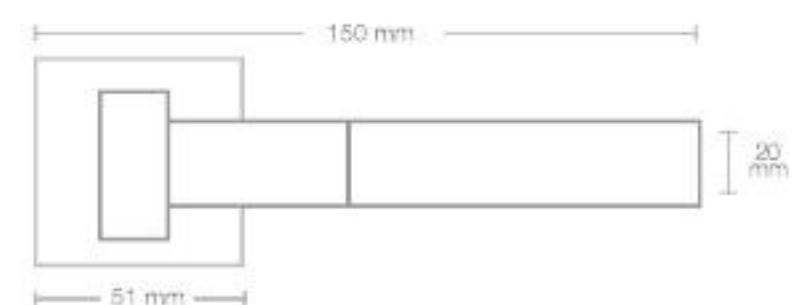

tundra grey.

grey has never been this vibrant and profound. taking its name from the vast, cool steppes of the north, brings the serenity and nobility of nature into your living spaces. delicate white veins and cloud-like swirls scattered across a silvery-grey background, as if drawn by a painter's brush, endow this stone with a unique character.

*tundra gri

*toros siyahi

toros black.

the sharpest dance of light and shadow. descending from the majestic peaks of the Taurus Mountains, Toros Black resembles flawless white lines drawn upon a pitch-black canvas. it is not merely marble; it is nature's manifesto on the harmony of contrasts.