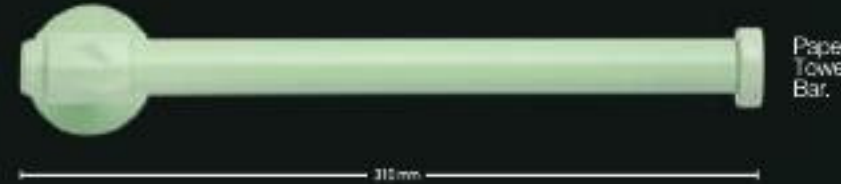

Your toilet paper, a whole new feel.

Toilet Paper Holder.

Transform your bathroom into a Rock paradise.

Bathrobe Rack.

142mm

Paper Towel Bar.

312mm

Towel Bar.