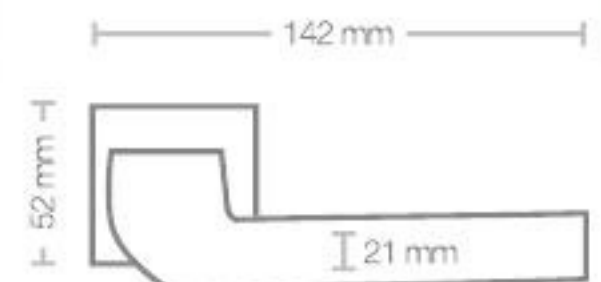

slope #1011

mate: Zk.