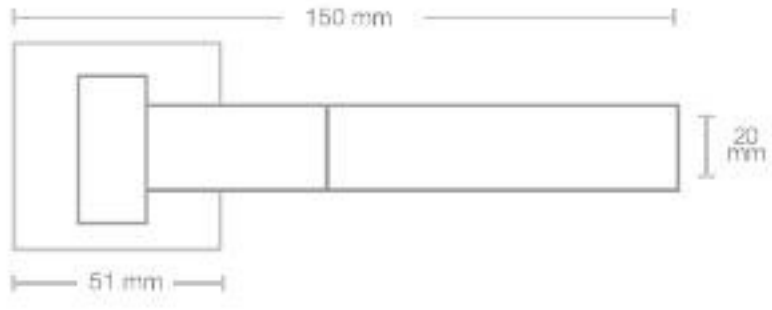

The Grant #7

real stone, not kidding. (*rosso velanto)

it is our flagship in this concept.
crafted from a piece of marble and brass-two elements seldom found together in nature.
two extremes, united for you.