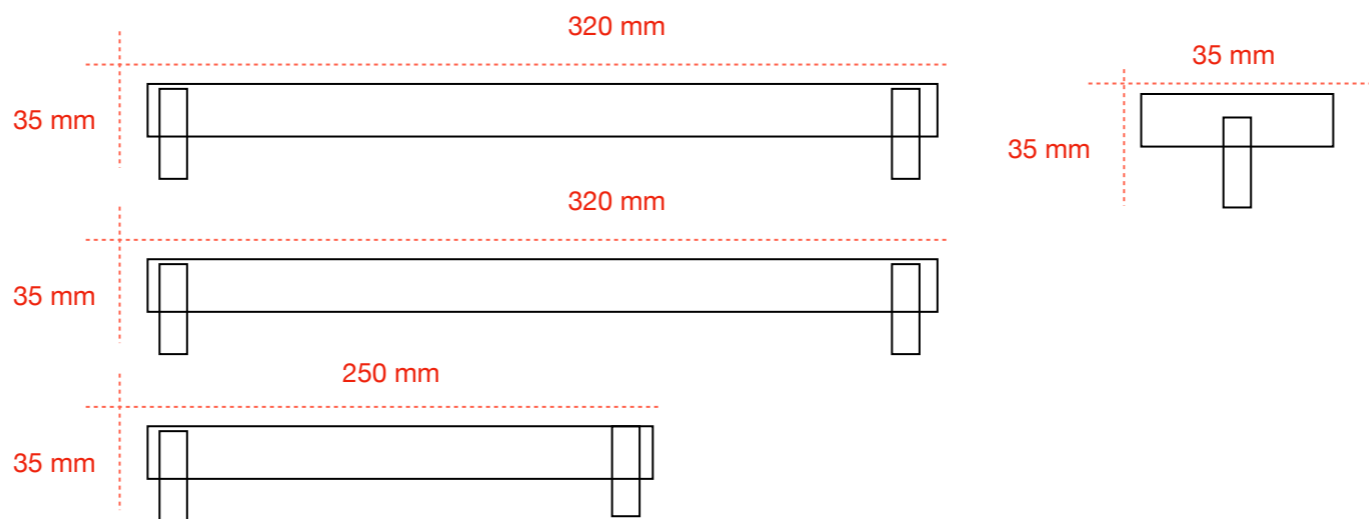

Material: Aluminum
Fav Color: Titanium
Designer: [Ilyas Yildirim](#)

Available platings:

Available coatings: