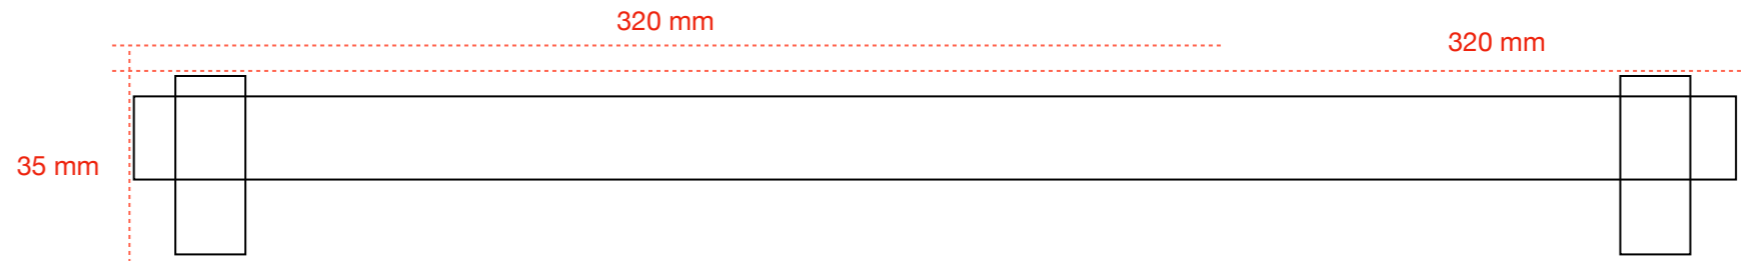

Material: Aluminum
Fav Color: Titanium
Designer: [Ilyas Yildirim](#)

Buy Now!

Available [platings](#):

Available [coatings](#):