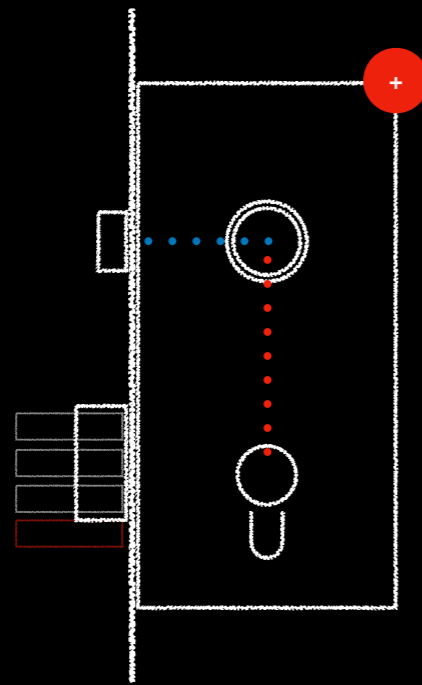

all mortise locks

+security

Cylinder Lock