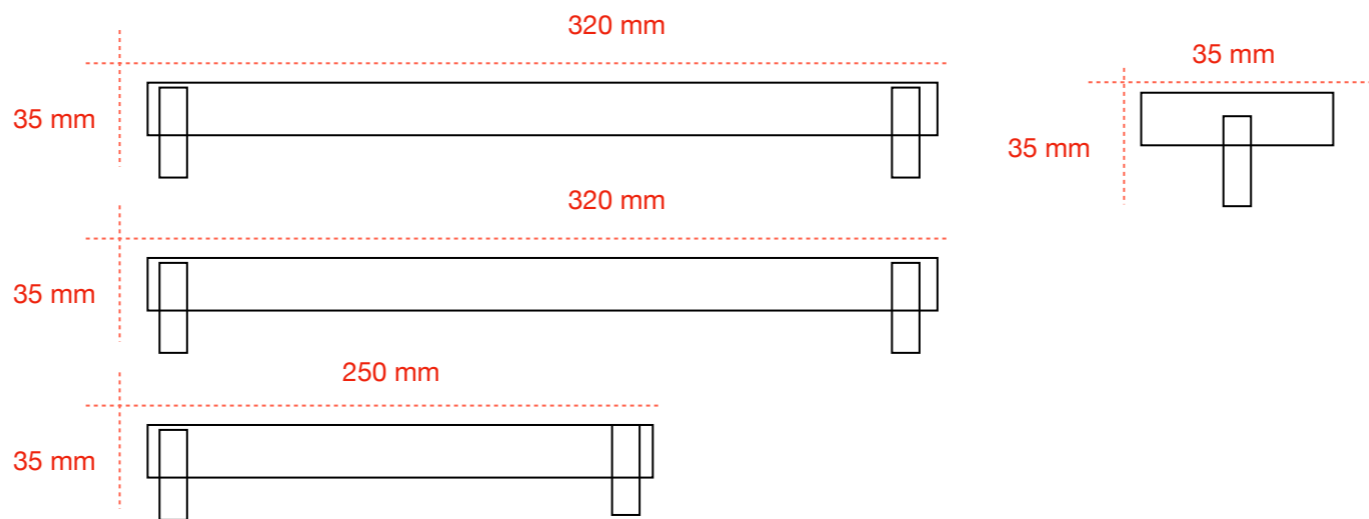

**Available platings:**

**Available coatings:**

Buy Now!

**Material:** Aluminum  
**Fav Color:** Titanium  
**Designer:** [Ilyas Yildirim](#)

**Available platings:**

**Available coatings:**

Buy Now!

For our full range please check our all product catalogue (PDF)